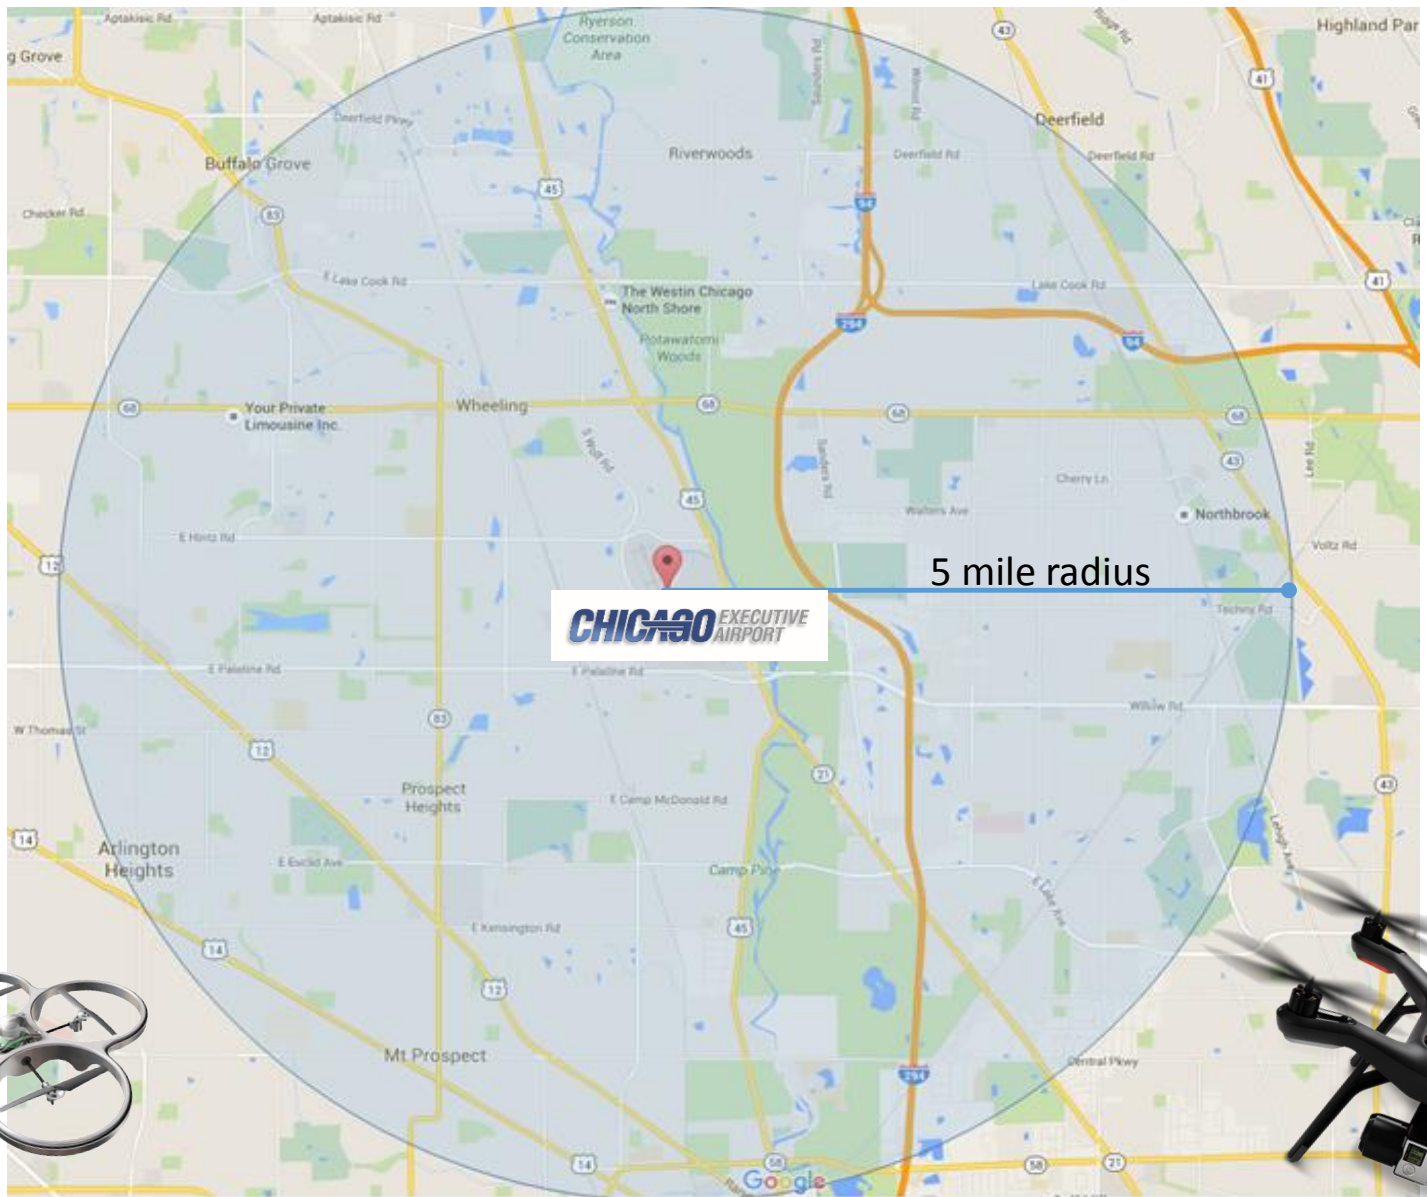

# FLYING A DRONE NEAR AN AIRPORT IS

# HIGHLY DISCOURAGED AND DANGEROUS

Hobbyists who want to operate drones within 5 miles of an airport, must contact the airport operator and the airport control tower before they fly. Call (847) 537-2580 and mention DRONES.