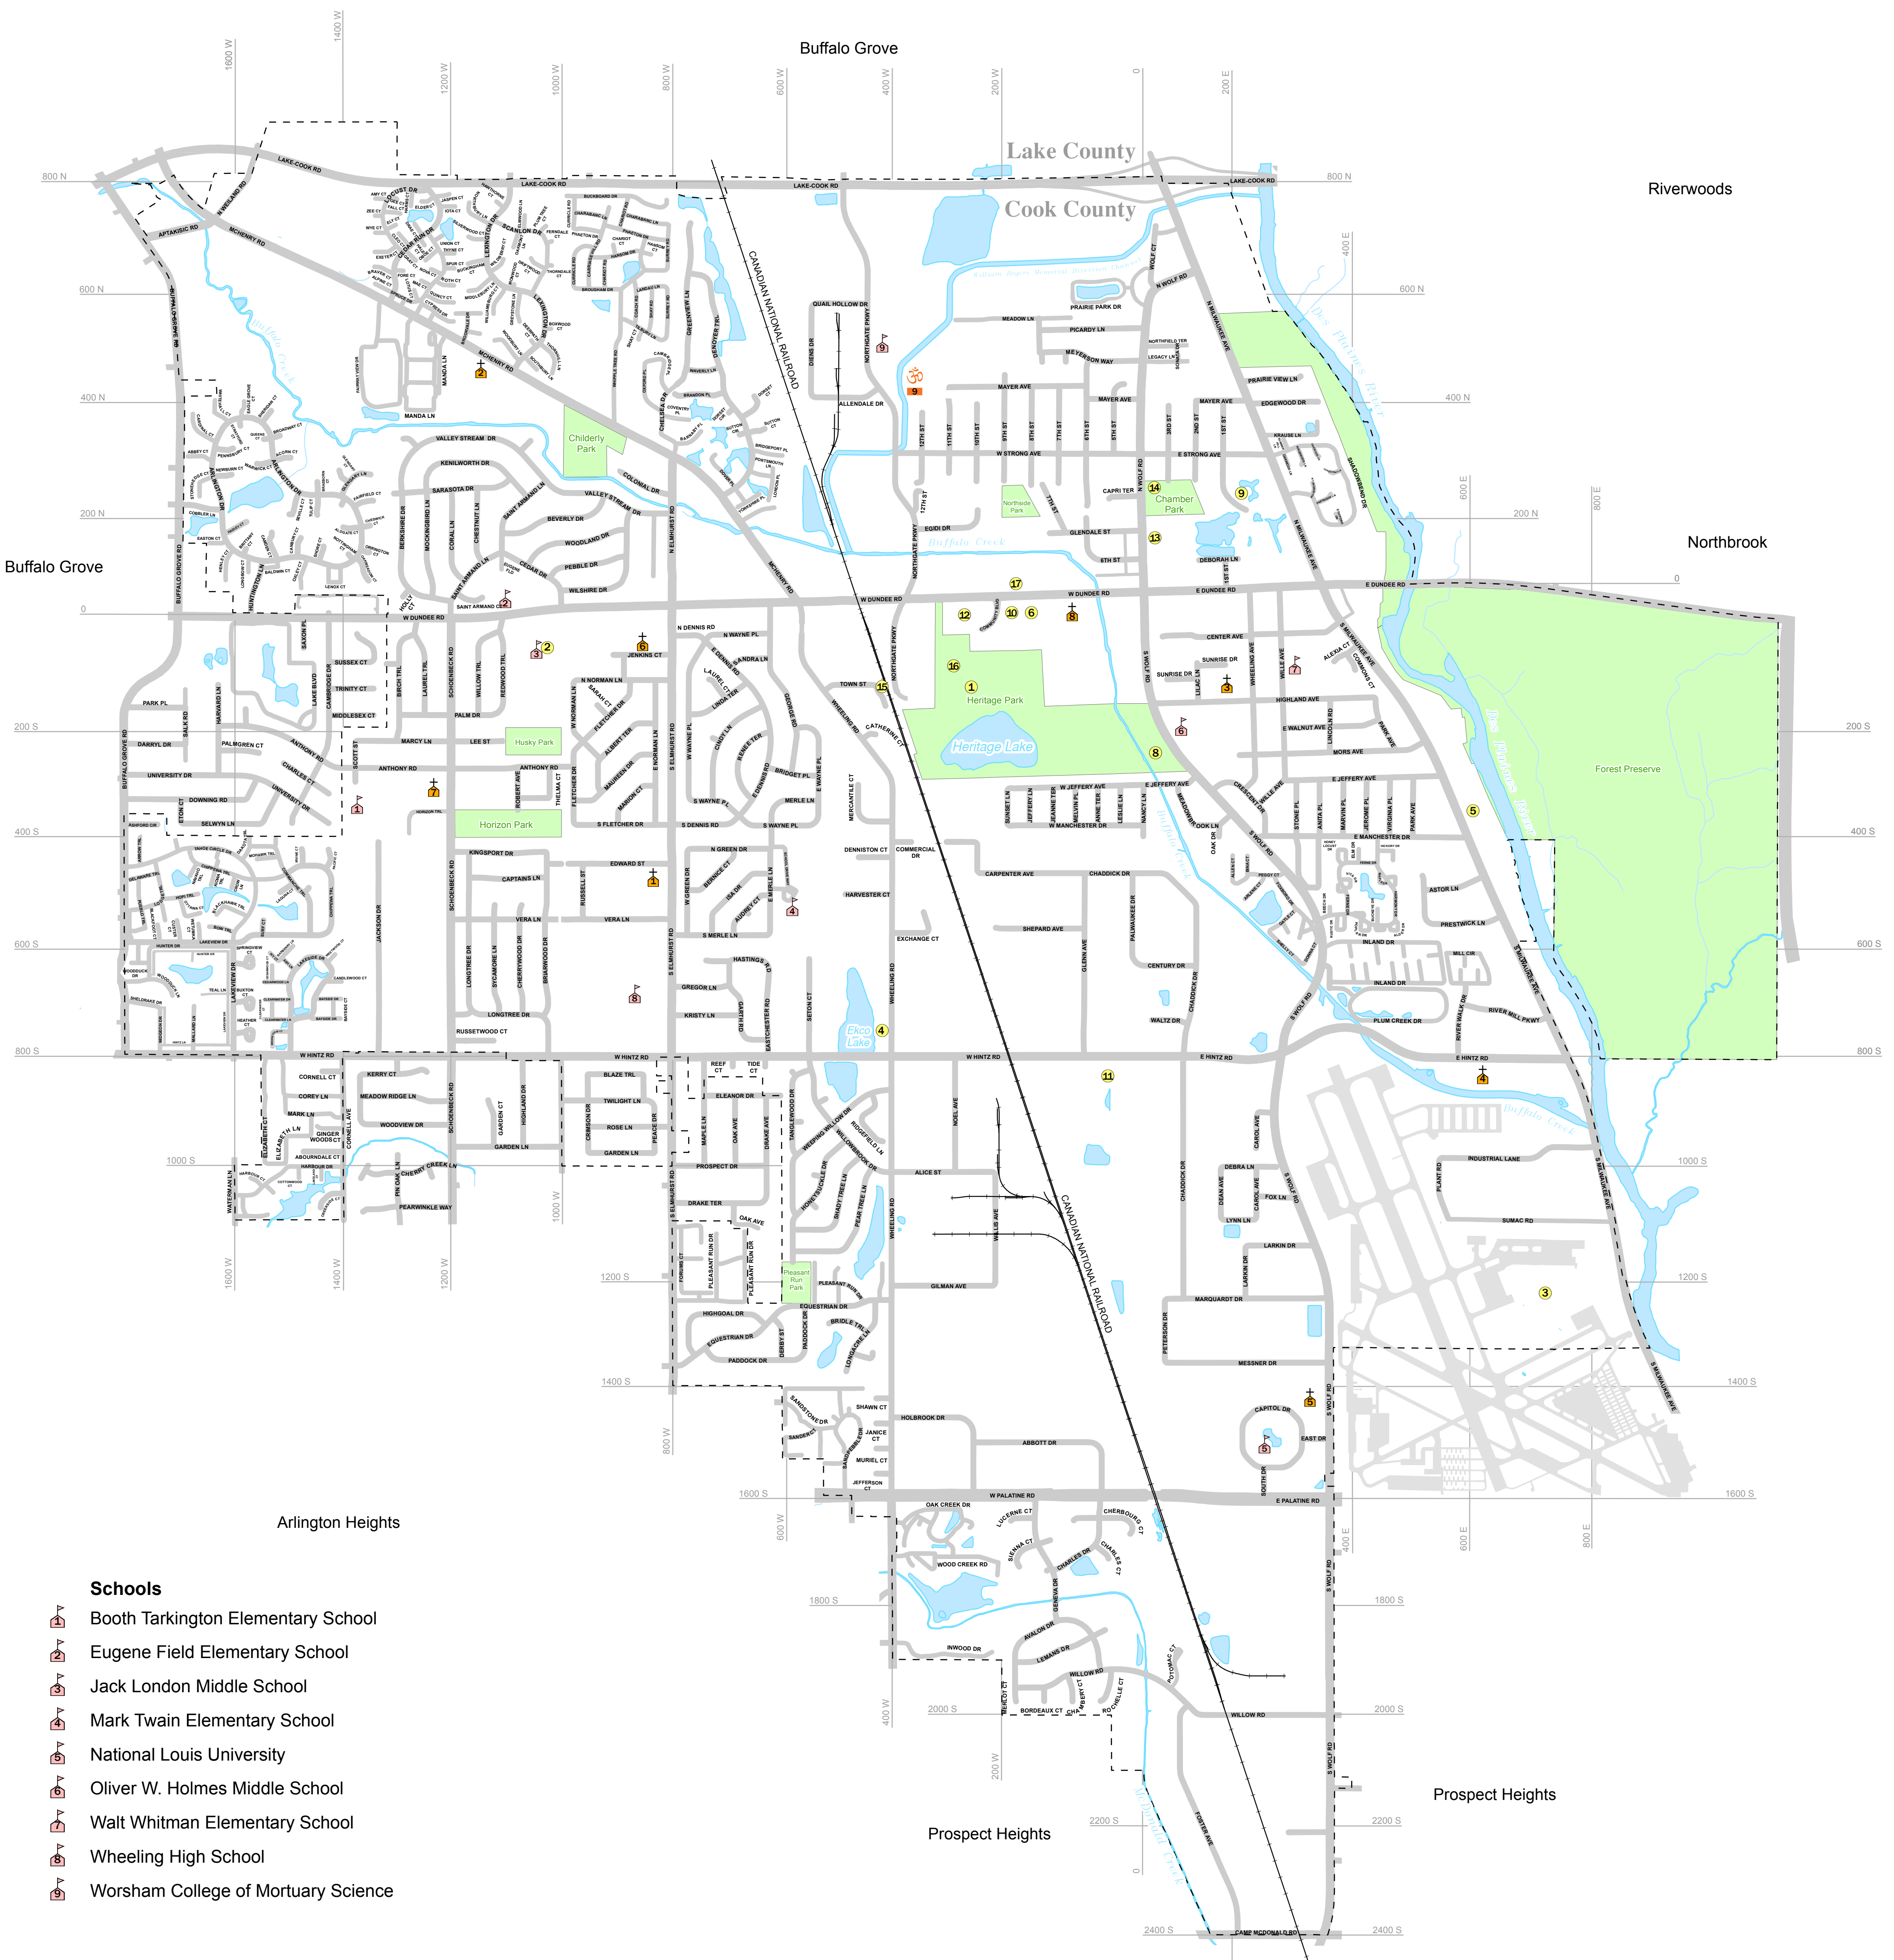

Village of Wheeling

2011 Community Street Map

- Schools**
- Booth Tarkington Elementary School
 - Eugene Field Elementary School
 - Jack London Middle School
 - Mark Twain Elementary School
 - National Louis University
 - Oliver W. Holmes Middle School
 - Walt Whitman Elementary School
 - Wheeling High School
 - Worsham College of Mortuary Science

- Public Buildings and Places**
- Aquatic Center
 - Community Consolidated School District #21 Administrative Building
 - Chicago Executive Airport
 - Fire Station 23
 - Fire Station 24
 - Fire Station 42
 - Indian Trails Public Library District
 - Parks and Planning
 - Pavilion Senior Center
 - Police Department
 - Public Works Facility
 - Village Hall
 - Wheeling Community Resource Center
 - Wheeling Historical/Chamber Park
 - Wheeling Metra Station
 - Wheeling Park District
 - Wheeling Post Office

- Places of Worship**
- Antioch Bible Church
 - Calvary English Chapel
 - Evergreen Presbyterian Church
 - First Korean United Methodist
 - Grace Presbyterian Church
 - Korean Christian Reform Church
 - Our Savior Evangelical Free Church
 - St. Joseph the Worker Catholic Church
 - Swaminarayan Temple

- Corporate Limit
- Railroads
- Roads
- Lakes and Rivers
- Streams and Creeks
- Recreational Areas

1 inch = 1,000 feet

Last Updated: September 2011